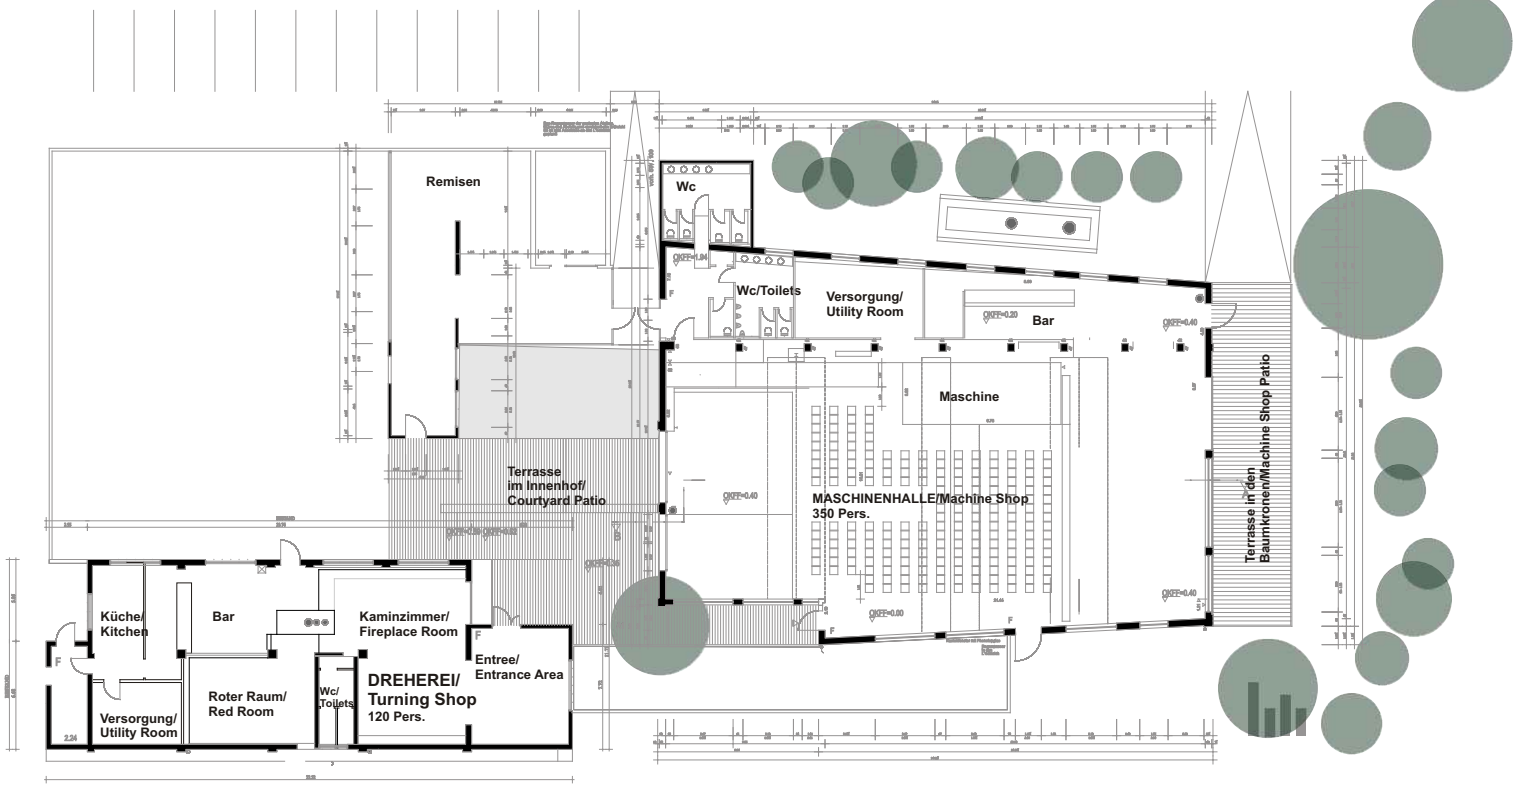

sionen, Taten

Leidenschaft

GRUNDRISS