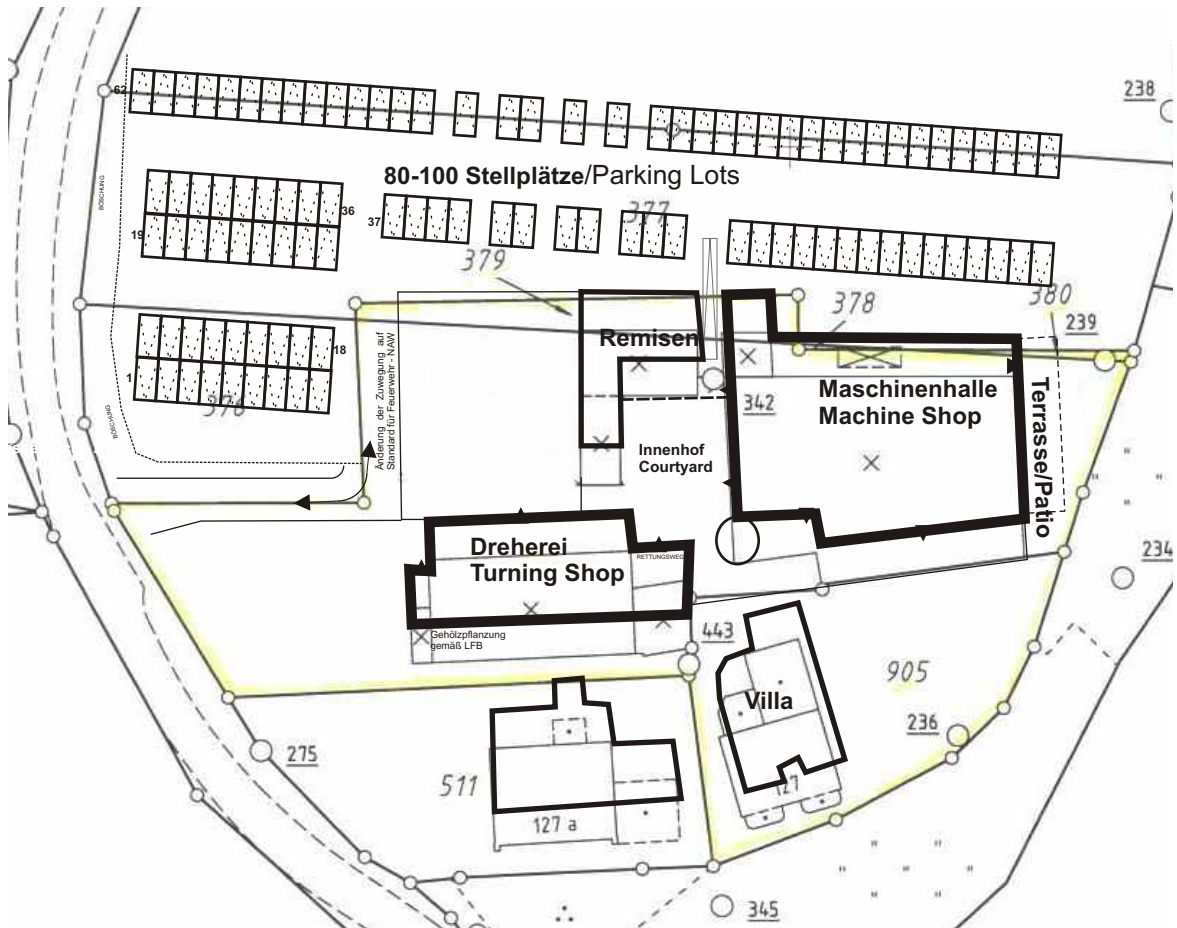

Terrasse Maschinenhalle

Ca. 100 qm
Hochwertiger Holzbelag, über dem Wald
gelegen, exklusiv für die Maschinenhalle

Parkplätze

Ca. 80 kostenfrei auf dem Gelände

Rooms

Machine Shop

A total of app. 750 sqm / app. 450 sqm
of which is dinner/event space / typical
brick building / industrial charm with
drop forge and furnace /
suitable for events of up to app. 250
persons in a dinner setting / other
events up to app. 350 persons /
sound system limitation: no party
or disco events possible

Turning Shop

app. 270 sqm / loft completely
constructed in concrete with a large
fireplace / the turning shop is air-
conditioned / suitable for events of up to
app. 100 persons.

Courtyard

app. 350 sqm
Located between turning shop and
machine shop, high-quality wood flooring
and grey gravel

Machine Shop Patio

app. 100 sqm
High-quality wood flooring,
overlooking the woods,
exclusively for the machine shop

Parking

app. 80 free parking spaces on the
premises

Rooms Site Plan

sionen, Taten

Leidenschaft