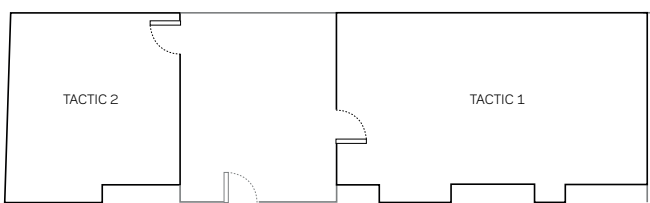

GRUNDRISS

PAUSCHALEN

Ganztages-Pauschale ab 79,00€ p.P.

inkl. Technik, Raummiete, zwei Kaffeepausen, Konferenzgetränken und 3-Gang Mittagsmenü mit Getränk.

Halbtages-Pauschale ab 69,00€ p.P.

inkl. Technik, Raummiete, Kaffeepause, Konferenzgetränken und 3-Gang Mittagsmenü mit Getränk.